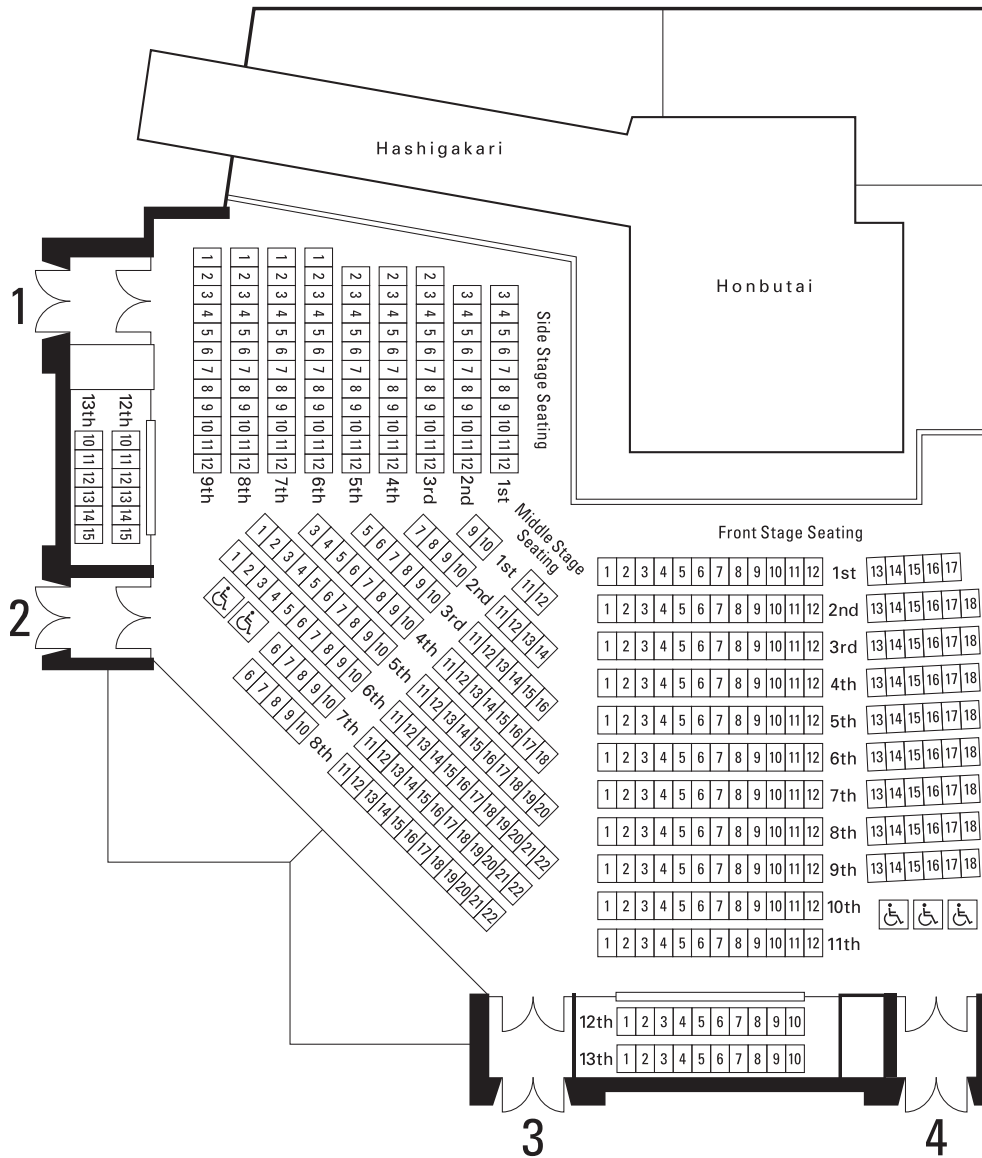

Yokohama Noh Theater Seating Chart

1F

2F

Section	Number of Seats
Front Stage Seating	208 (Including wheelchair seating spaces for 3)
Side Stage Seating	113
Middle Stage Seating	118 (Including wheelchair seating spaces for 2)
2F	47
Total	486 (Including wheelchair seating spaces for 5)