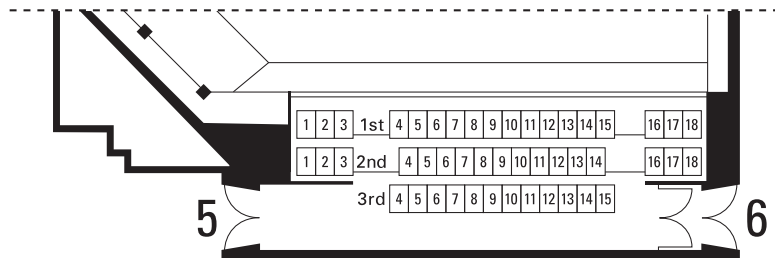

Yokohama Noh Theater Seating Chart

1F

2F

Section	Number of Seats
Front Stage Seating	208 (Including wheelchair seating spaces for 3)
Side Stage Seating	113
Middle Stage Seating	118 (Including wheelchair seating spaces for 2)
2F	47
Total	486 (Including wheelchair seating spaces for 5)